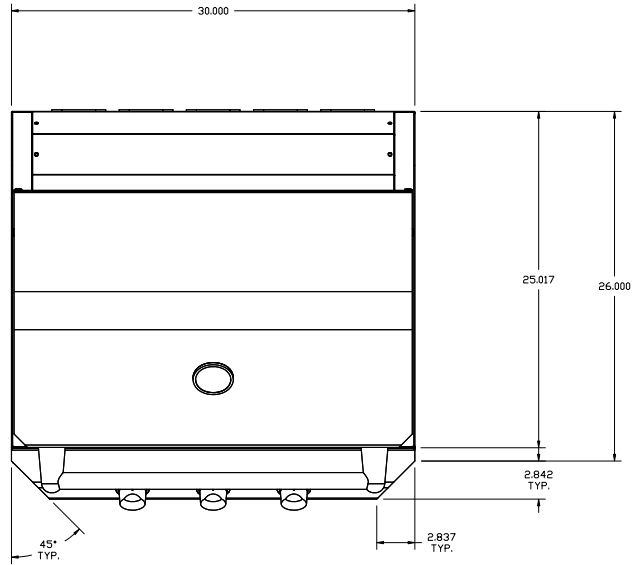

TEBQ30-B: TWIN EAGLES 30" OUTDOOR GAS GRILL

TEBQ30-B: TWIN EAGLES 30" OUTDOOR GAS GRILL