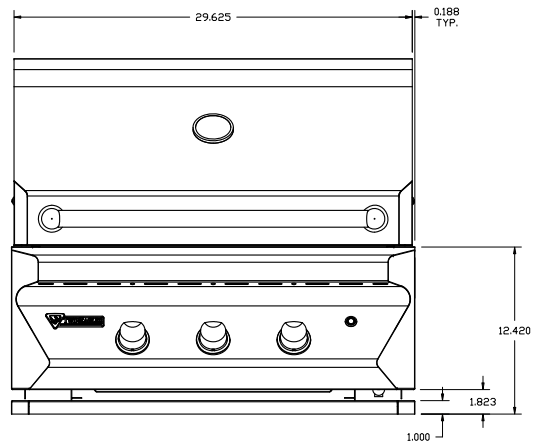

TEBQ30-B: TWIN EAGLES 30" OUTDOOR GAS GRILL

TEBQ30-B: TWIN EAGLES 30" OUTDOOR GAS GRILL