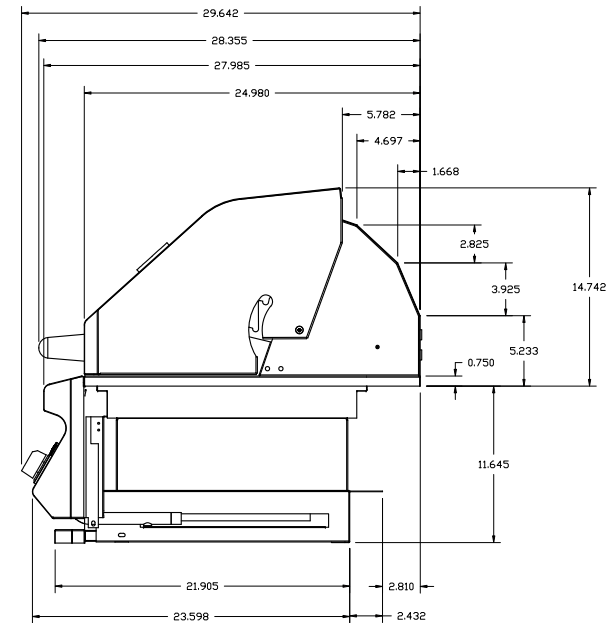

TEBQ30-B: TWIN EAGLES 30" OUTDOOR GAS GRILL

TEBQ30-B: TWIN EAGLES 30" OUTDOOR GAS GRILL