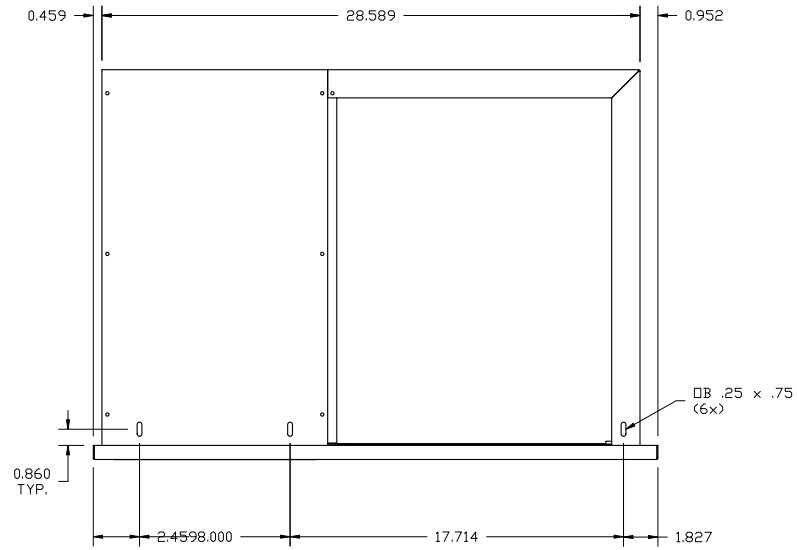

TEDD302-B: 30" WIDE DOOR & 2 DRAWER COMBO

LAST UPDATE: 02/13