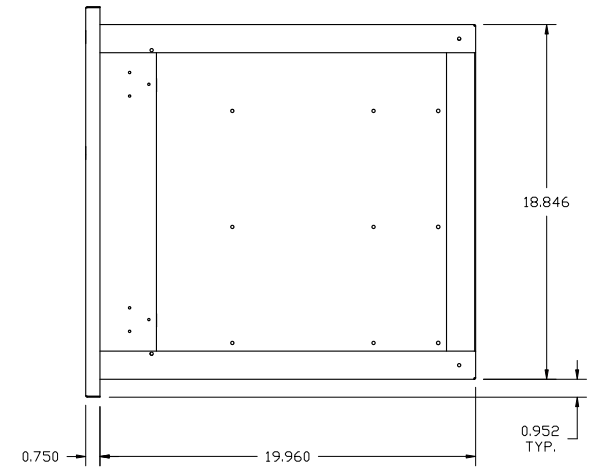

TEDD302-B: 30" WIDE DOOR & 2 DRAWER COMBO

LAST UPDATE: 02/13