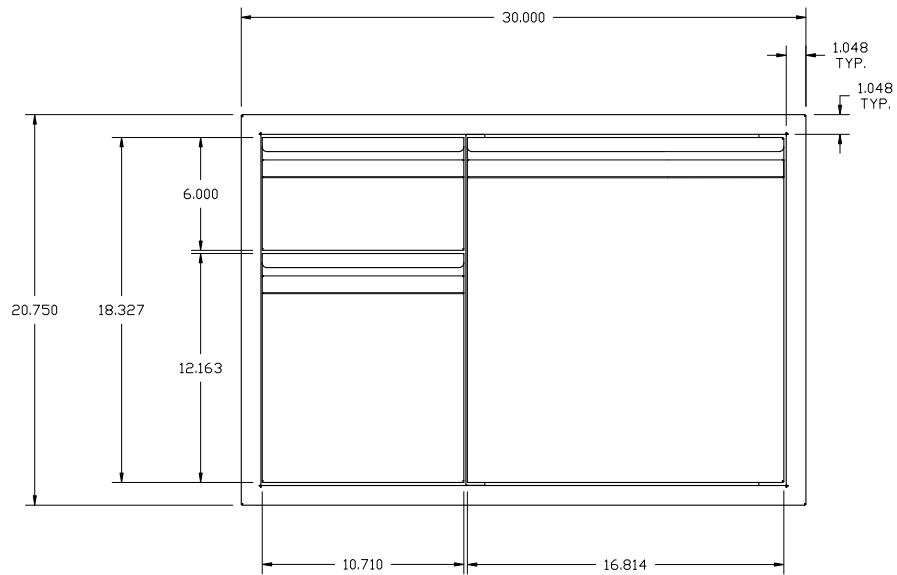

TEDD302-B: 30" WIDE DOOR & 2 DRAWER COMBO

LAST UPDATE: 02/13