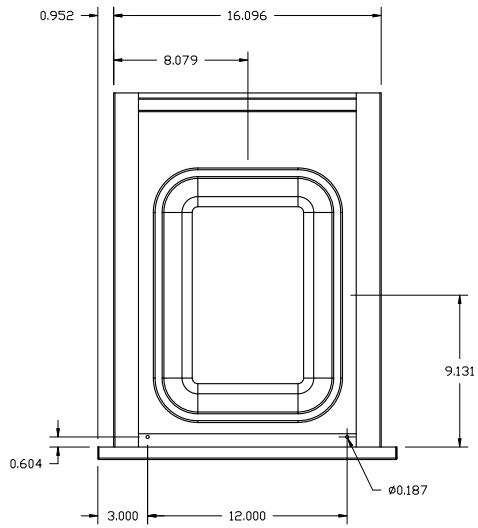

TETD18T-B: TALL TRASH DRAWER

LAST UPDATE: 08/11