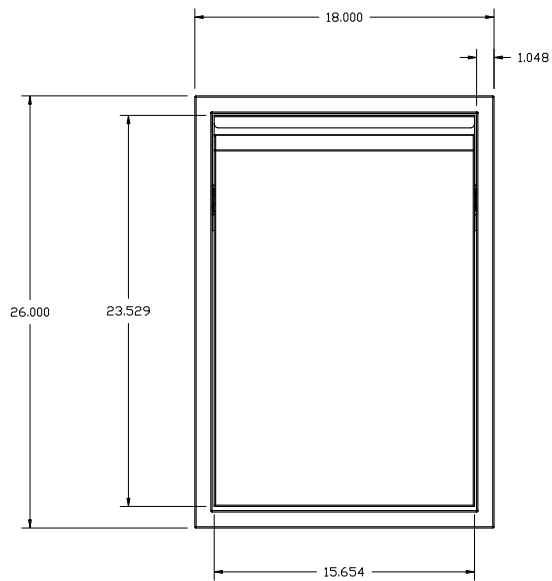

TETD18T-B: TALL TRASH DRAWER

LAST UPDATE: 08/11