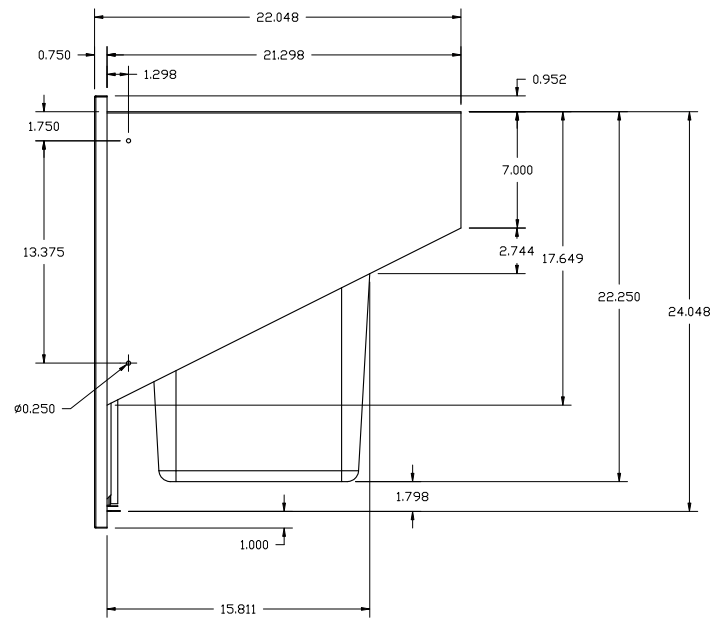

TETD18T-B: TALL TRASH DRAWER

LAST UPDATE: 08/11